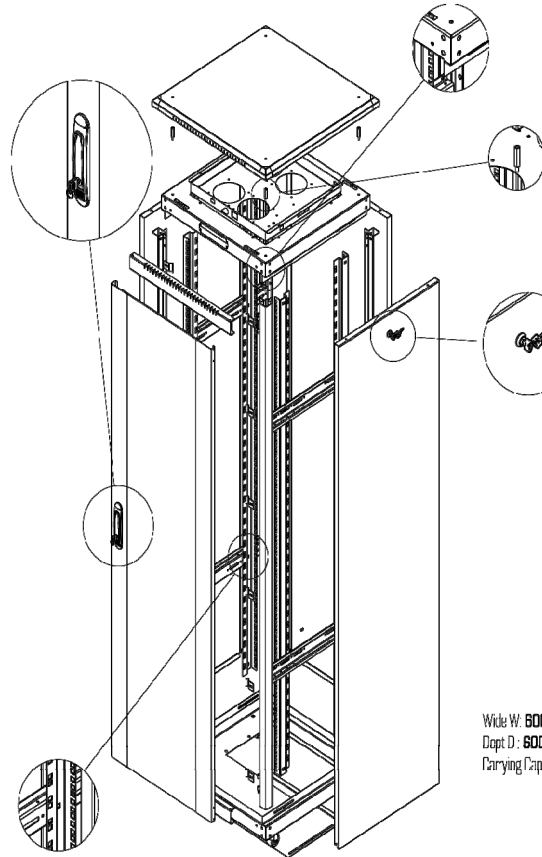

Free Standing Rack Cabinet

Wide W: 600 mm.
Dept D: 600 mm.
Carrying Capacity: 500 kg.