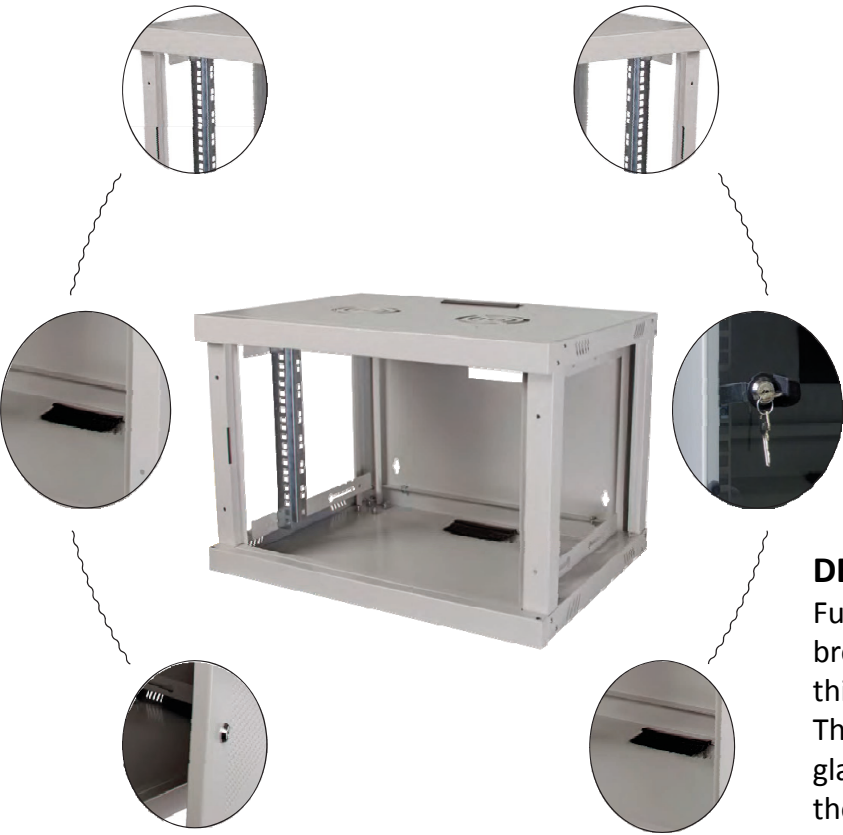

Wall Type Cabinet

TECNICAL DETAILS

DETAILS

Full length, smoked, high resistance to breaking, tempered, antistatic 4,0 mm thick glazed and locked structure. The front door is made of tempered glass. 9035 gray, 9005 textured black, there are 2 colors.