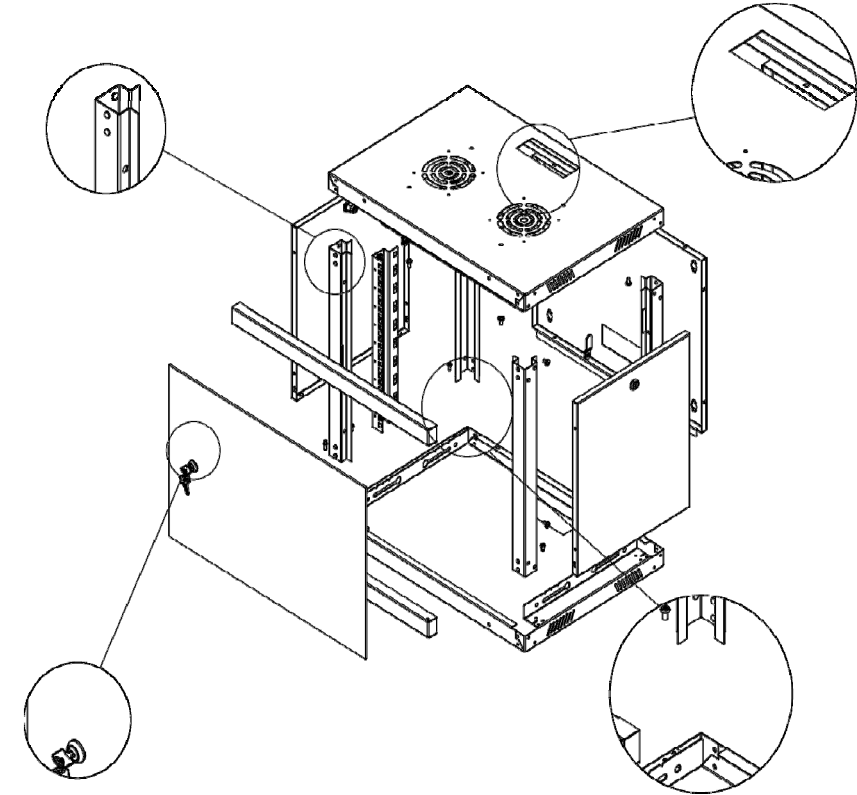

Wall Type Cabinet

TECNICAL DETAILS

Product Code	Description	Dimension wxdxh Mm	U Dimension U	U Depth mm	H mm Outside Outside	Wide mm	Wide Device	Between The Bins Depth Mm	Amount In Packing	Packing Dimension WxDxH mm	Net Product Weight
520x400 ECO WALL TYPE RACK CABINET											
GEWRK-4U5240	4U 19" ECO WALL TYPE RACK CABINET	520x400x214	4U	202	214	520	19"	400	1	540x420x234	7.900
GEWRK-7U5240	7U 19" ECO WALL TYPE RACK CABINET	520x400x214	7U	355	375	520	19"	400	1	540x420x11216	10.100
GEWRK-9U5240	9U 19" ECO WALL TYPE RACK CABINET	520x400x214	9U	457	483	520	19"	400	1	540x420x1305	11.500
GEWRK-12U5240	12U 19" ECO WALL TYPE RACK CABINET	520x400x214	12U	610	645	520	19"	400	1	540x420x1482	13.600
600X450 PRO WALL TYPE RACK CABINET											
GPWRK-7U6045	7U 19" PRO WALL TYPE RACK CABINET	600x450x396	7U	330	396	600	19"	450	1	620x470x416	11.100
GPWRK-9U6045	9U 19" PRO WALL TYPE RACK CABINET	600x450x510	9U	425	510	600	19"	450	1	620x470x530	12.500
GPWRK-12U6045	12U 19" PRO WALL TYPE RACK CABINET	600x450x680	12U	566	680	600	19"	450	1	620x470x700	14.600
600X600 PRO WALL TYPE RACK CABINET											
GPWRK-7U6060	7U 19" PRO WALL TYPE RACK CABINET	600x600x396	7U	330	396	600	19"	600	1	620x620x416	11.100
GPWRK-9U6060	9U 19" PRO WALL TYPE RACK CABINET	600x600x510	9U	425	510	600	19"	600	1	620x620x530	12.500
GPWRK-12U6060	12U 19" PRO WALL TYPE RACK CABINET	600x600x680	12U	566	680	600	19"	600	1	620x620x700	14.600