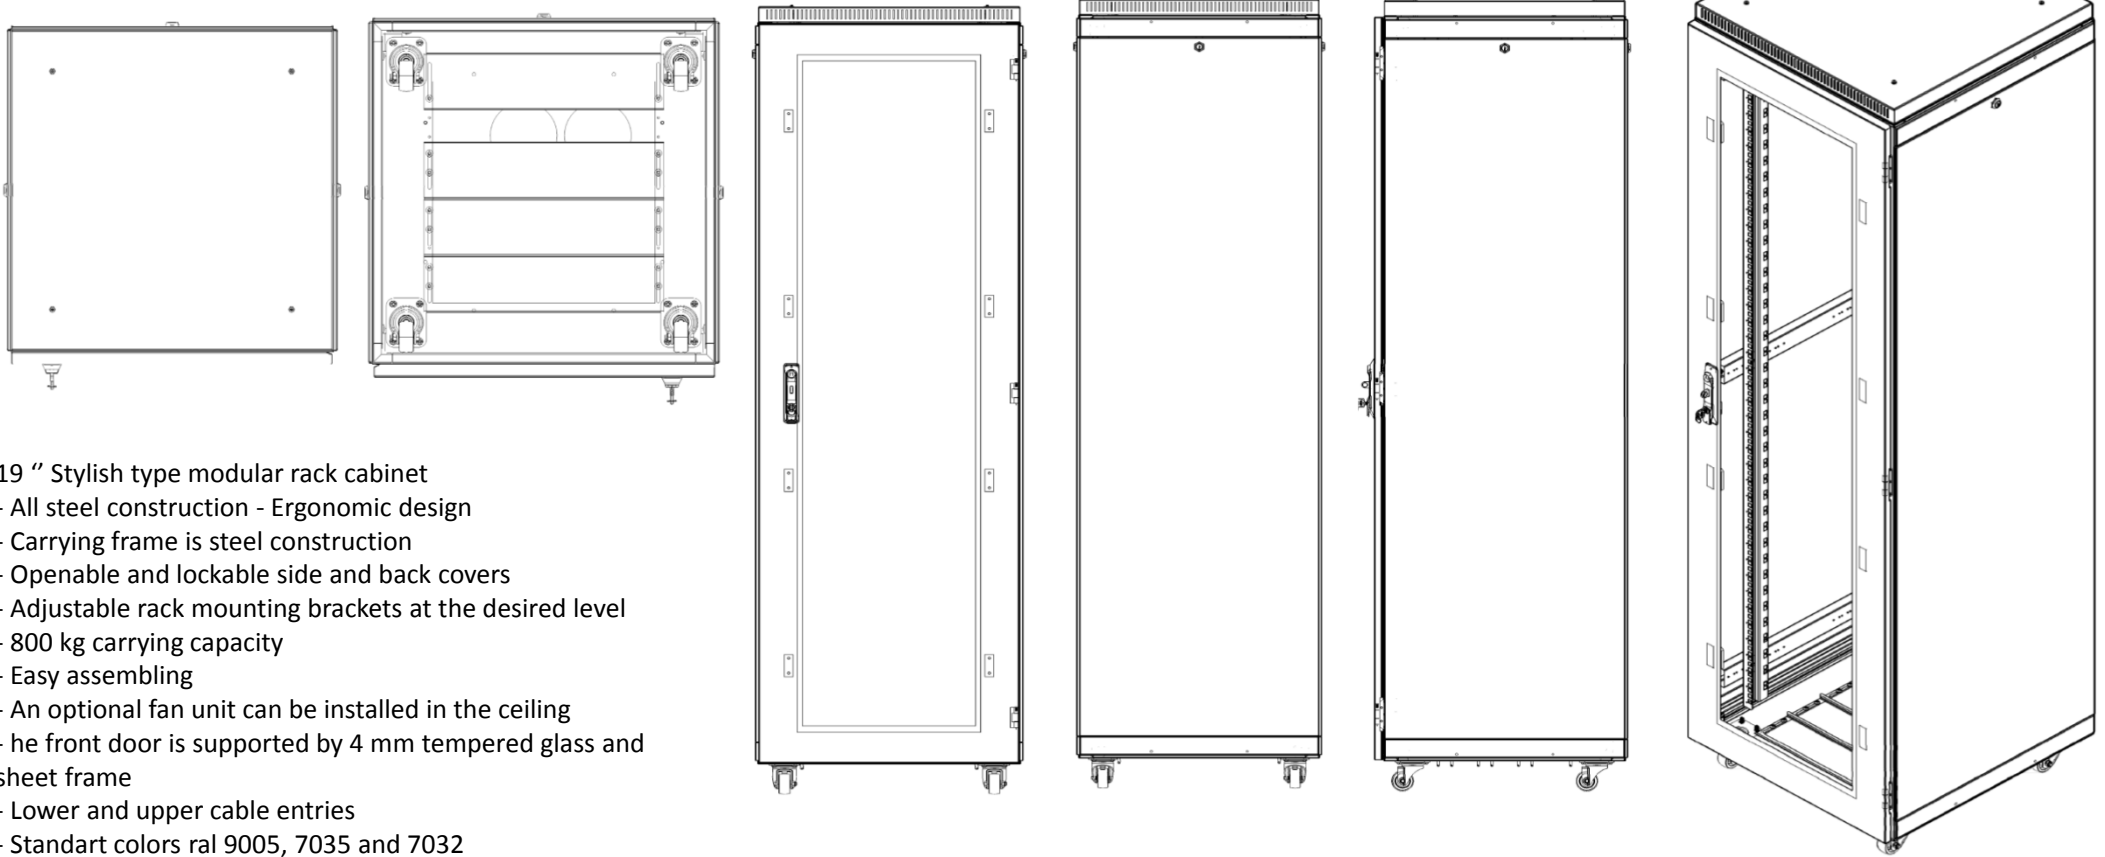

TECNICAL DETAILS

- All steel construction - Ergonomic design - Carrying frame is steel construction with 1.5mm thickness
- Openable and lockable side and back covers
- Adjustable rack mounting brackets at the desired level
- 151500 kg carrying capacity - Easy assembling
- An optional fan unit can be installed in the ceiling - Lower and upper cable entries for heavy cabling needs
- Standart colors RAL 9005, 7035

Wide W: 600mm

Depth. D: 600 – 800 – 1000 – 1100 – 1200mm

Carrying capacity: 1500kg.

Free Standing Rack Cabinet

Wide W: 600 mm.
Dept D: 600 mm.
Carrying Capacity: 500 kg.

Free Standing Rack Cabinet

19 " Stylish type modular rack cabinet