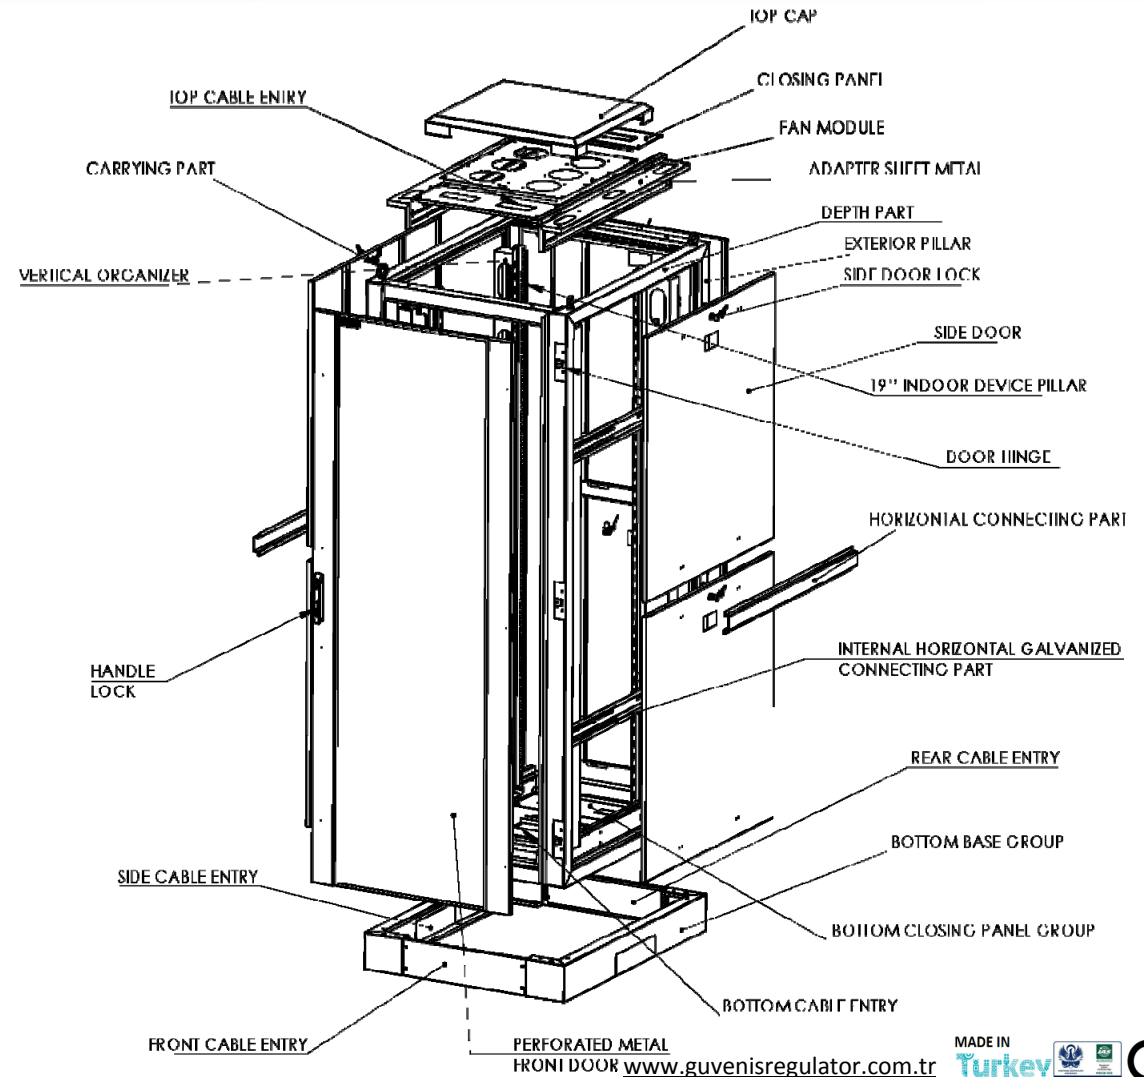

Free Standing Rack Cabinet

From 16U to 44U, 8 different depths are offered. The cabinets are supplied as standard with glass front door, mechanical interlock, locked metal side panels and a locked metal rear door. All panels and doors are lockable.

Everything you need for your infrastructure meets the need for height. In addition to its technical appearance, it also has an aesthetic appearance with decorative extrusion aluminum front door frame. Completely standard and stocked product portfolio is shipped pre-assembled and disassembled.

The height adjustment foot is not included in the dispatch configuration. It is offered with the quality to meet all usage demands and various accessory options and most suitable for height usage area.

TECNICAL DETAILS

- All steel construction - Ergonomic design - Carrying frame is steel construction with 1.5mm thickness
- Openable and lockable side and back covers
- Adjustable rack mounting brackets at the desired level
- 151500 kg carrying capacity - Easy assembling
- An optional fan unit can be installed in the ceiling - Lower and upper cable entries for heavy cabling needs
- Standart colors RAL 9005, 7035

Wide W: 600mm

Depth. D: 600 – 800 – 1000 – 1100 – 1200mm

Carrying capacity: 1500kg.